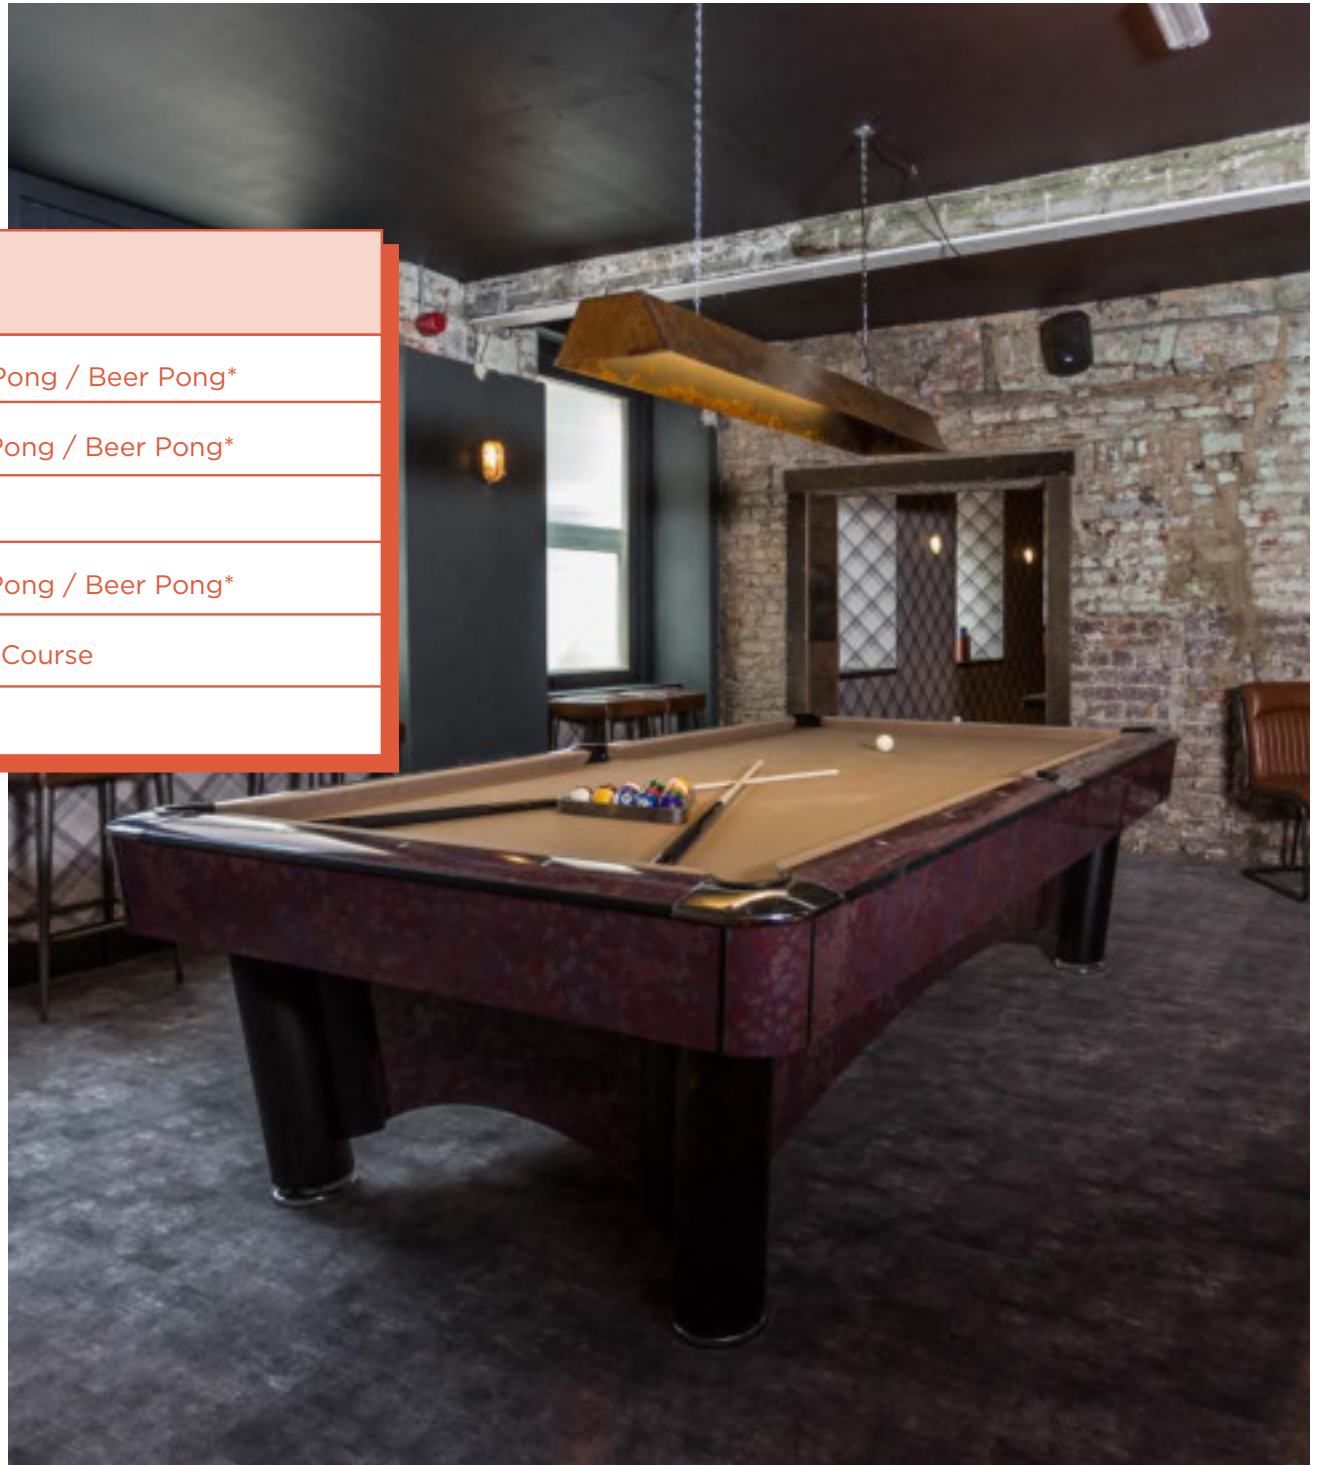

Web: www.roxyballroom.co.uk

FOR FURTHER INFORMATION:

manchester.deansgate@roxyballroom.co.uk

ROXY

Festive Feast

DRINKS

EACH GUEST RECEIVES 2 DRINKS VOUCHERS.

Your guests can choose from the following drinks: Roxy Lager (Pint), Sol (Bottle), Red Stripe/Old Mout (Cans), House Spirit with Mixer (Single), House Wine (125ml), Soft Drink